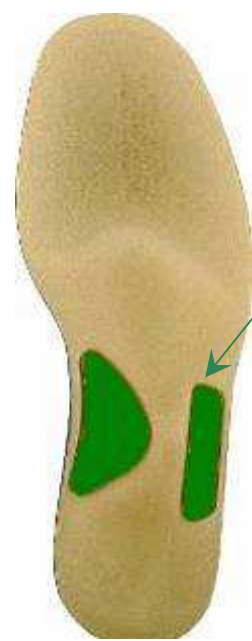

Insole RANDO for HIKING Ref 761

- Posture correcting contours
 - Stability Inserts
 - Microfibre with aloe vera

BALANCE & COMFORT

FRONT OF THE INSOLE
(Foot side)

Microfibre
Aloe Vera

BACK OF THE INSOLE (Shoe side)

Stability Inserts

Insole RUNNING & ATHLETISME for RUNNING & ATHLETICS Ref 759

- Posture correcting contours
- 2 REMOVABLE propulsive inserts for sprint or jogging
 - Stability Inserts
 - Evolon

PROPULSION & BALANCE