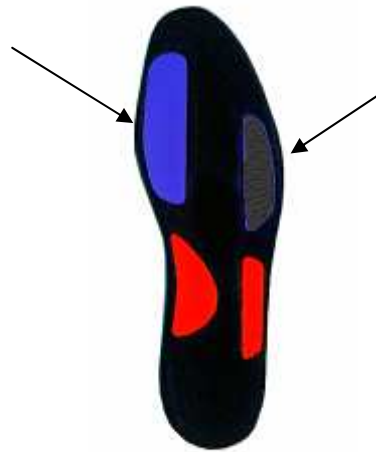

Choice for inserts

SPRINT JOGGING