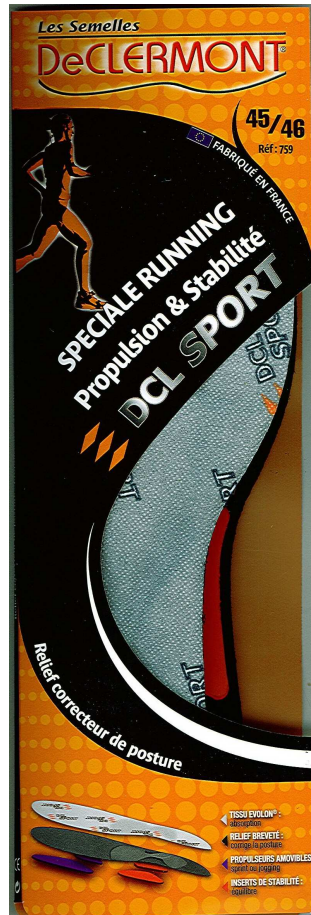

SEMELLE RUNNING & ATHLETISME