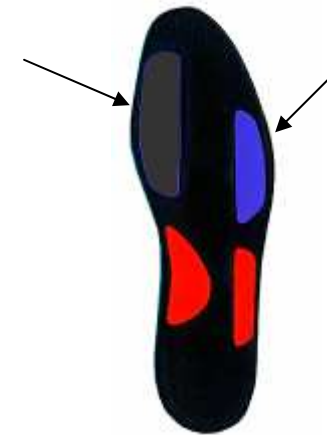

LONG DISTANCE
RUNNING