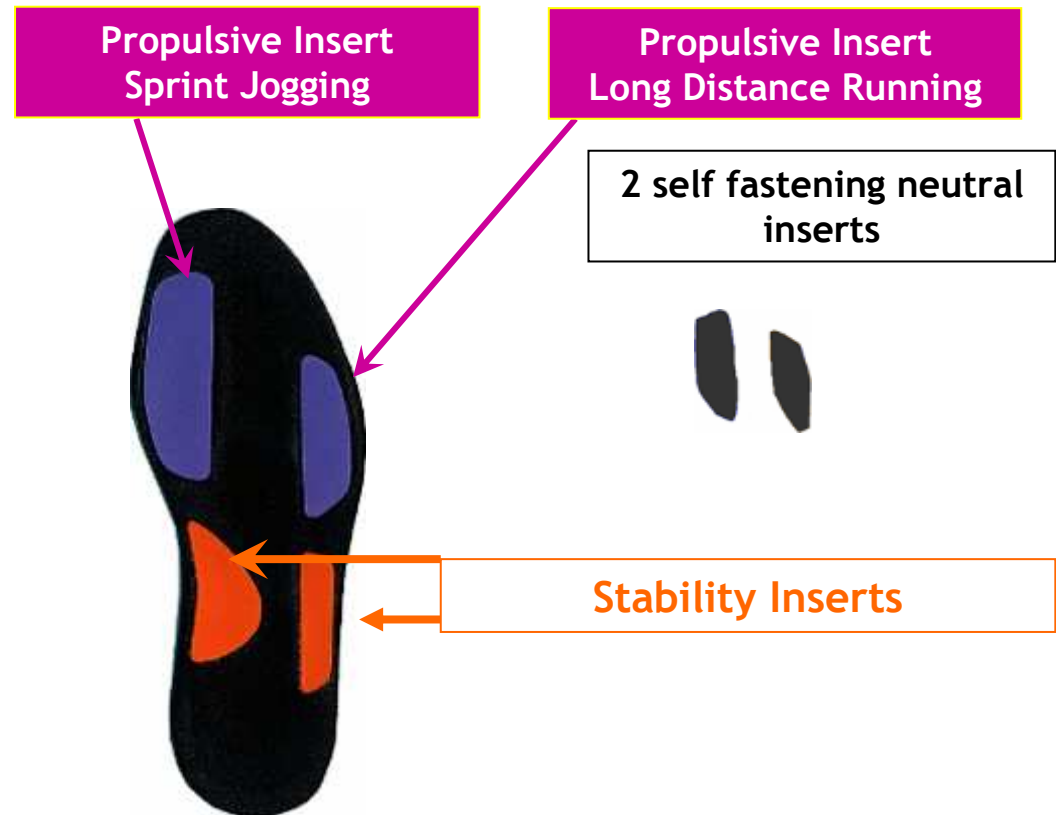

Insole RANDO for HIKING Ref 761

- Posture correcting contours
 - Stability Inserts
 - Microfibre with aloe vera

BALANCE & COMFORT

FRONT OF THE INSOLE
(Foot side)

Microfibre
Aloe Vera

BACK OF THE INSOLE (Shoe side)

Stability Inserts

Insole RUNNING & ATHLETISME for RUNNING & ATHLETICS Ref 759

- Posture correcting contours
- 2 REMOVABLE propulsive inserts for sprint or jogging
 - Stability Inserts
 - Evolon

PROPULSION & BALANCE

FRONT OF THE INSOLE (Foot side)

EVOLON®

Non burning fabric
Optimum absorption of perspiration

BACK OF THE INSOLE (Shoe side)

Propulsive Insert
Sprint Jogging

Propulsive Insert
Long Distance Running

2 self fastening neutral
inserts